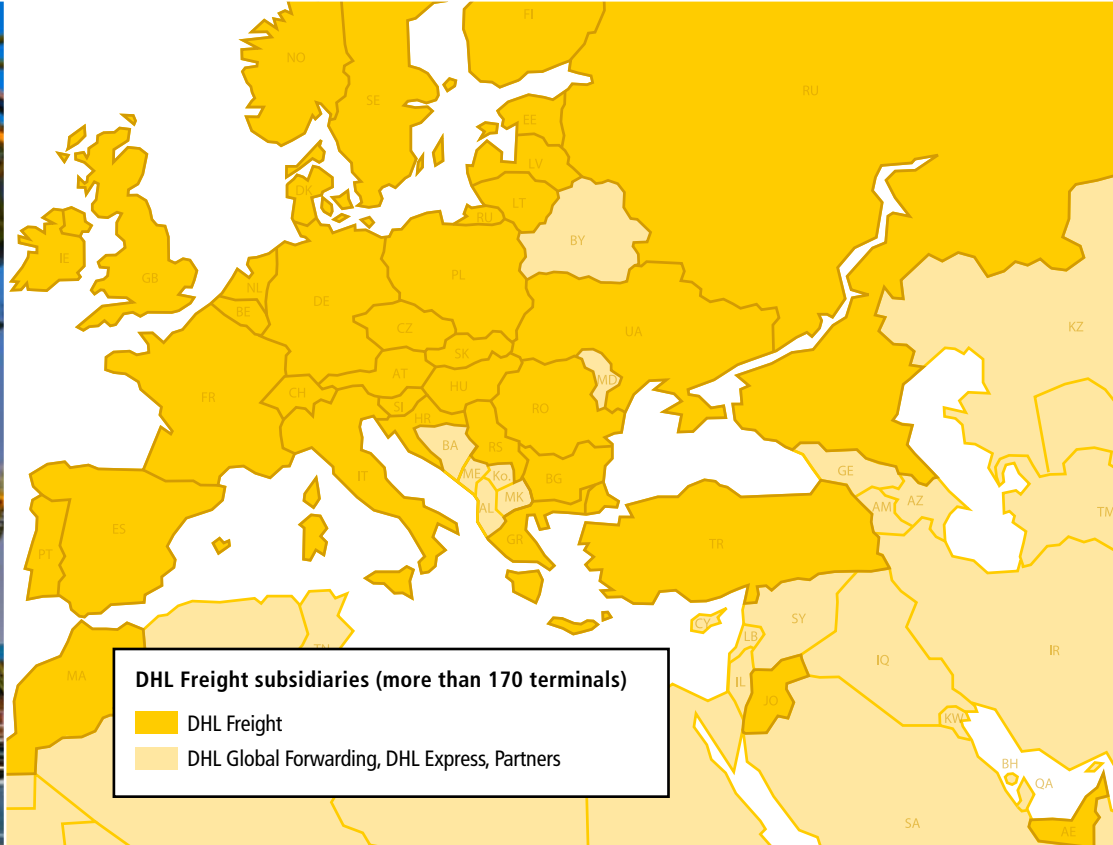

For more information please visit www.dhl.com

DHL Freight
DHL Global Management GmbH
Fritz-Erler-Str. 9
53113 Bonn
Germany